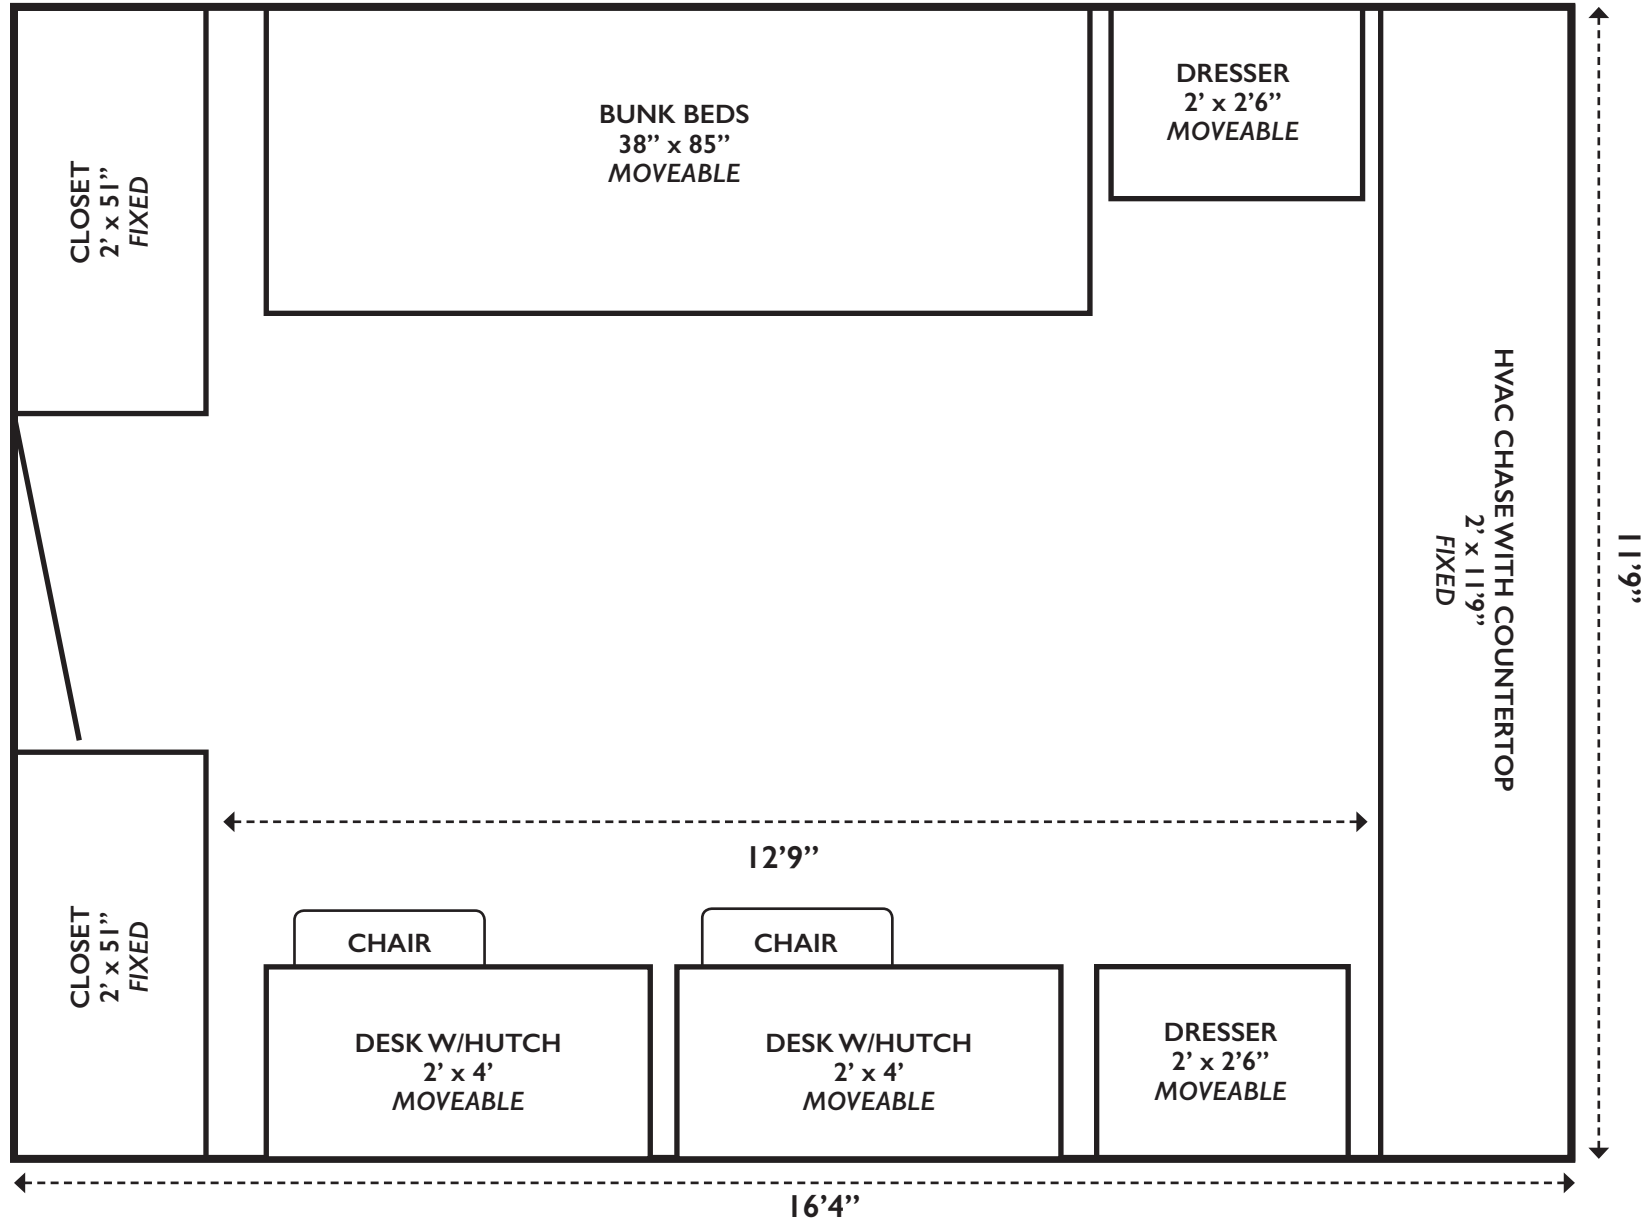

ERB HALL EAST

All Hesston Dorm Rooms include:

- 2 bunked beds (can be separated)
- 2 mattresses (extra long) w mattress pads
- 2 30" tall dressers
- 2 30" tall desks with 48" tall hutches
- 2 Chairs
- Mirror
- Fully carpeted
- Heating and air conditioning
- 2 Bulletin boards on hutches
- 2 Desk lamps
- Window blinds
- Phone, network, and local TV jack

KAUFMAN COURT

All Hesston Dorm Rooms include:

- 2 bunked beds (can be separated)
- 2 mattresses (extra long) w mattress pads
- 2 30" tall dressers
- 2 30" tall desks with 48" tall hutches
- 2 Chairs
- Mirror
- Fully carpeted
- Heating and air conditioning
- 2 Bulletin boards on hutches
- 2 Desk lamps
- Window blinds
- Phone, network, and local TV jack

ERB HALL CENTRAL AND WEST

All Hesston Dorm Rooms include:

- 2 bunked beds (can be separated)
- 2 mattresses (extra long) w mattress pads
- 2 30" tall dressers
- 2 30" tall desks with 48" tall hutches
- 2 Chairs
- Mirror
- Fully carpeted
- Heating and air conditioning
- 2 Bulletin boards on hutches
- 2 Desk lamps
- Window blinds
- Phone, network, and local TV jack