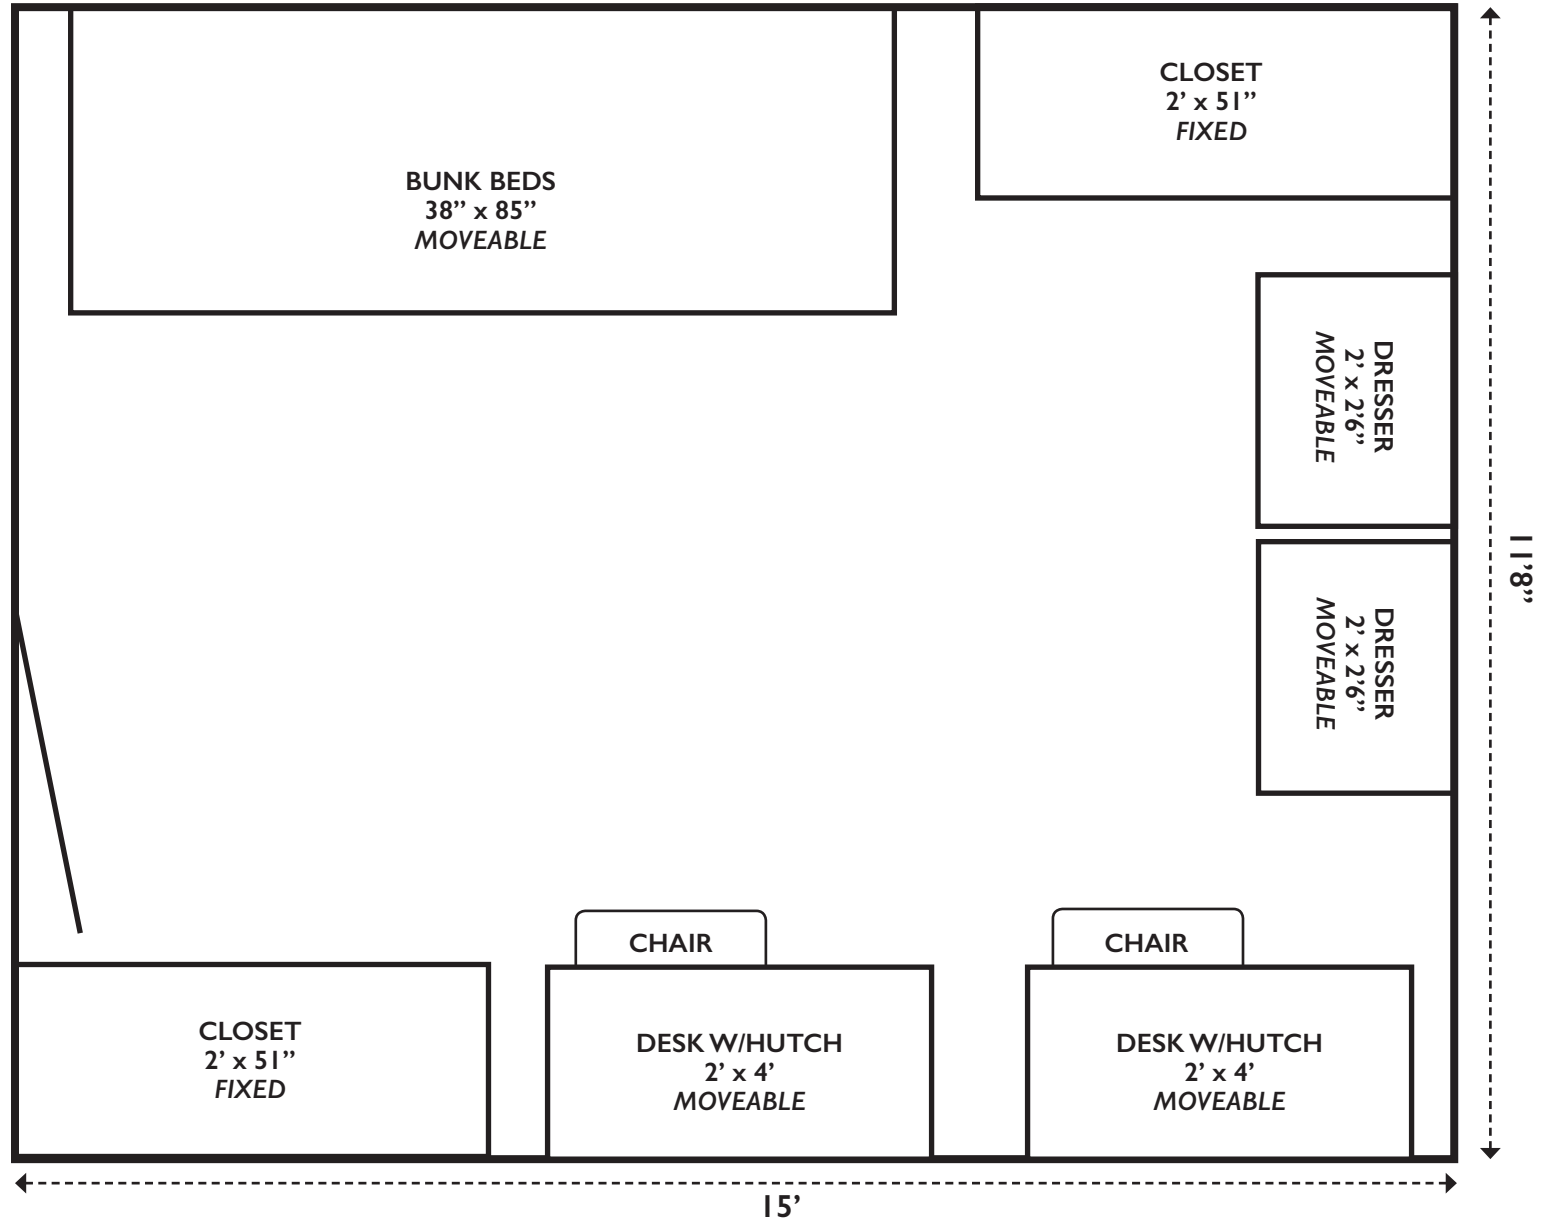

ERB HALL EAST

All Hesston Dorm Rooms include:

- 2 bunked beds (can be separated)
- 2 mattresses (extra long) w mattress pads
- 2 30" tall dressers
- 2 30" tall desks with 48" tall hutches
- 2 Chairs
- Mirror
- Fully carpeted
- Heating and air conditioning
- 2 Bulletin boards on hutches
- 2 Desk lamps
- Window blinds
- Phone, network, and local TV jack

KAUFMAN COURT

All Hesston Dorm Rooms include:

- 2 bunked beds (can be separated)
- 2 mattresses (extra long) w mattress pads
- 2 30" tall dressers
- 2 30" tall desks with 48" tall hutches
- 2 Chairs
- Mirror
- Fully carpeted
- Heating and air conditioning
- 2 Bulletin boards on hutches
- 2 Desk lamps
- Window blinds
- Phone, network, and local TV jack

ERB HALL CENTRAL AND WEST

All Hesston Dorm Rooms include:

- 2 bunked beds (can be separated)
- 2 mattresses (extra long) w mattress pads
- 2 30" tall dressers
- 2 30" tall desks with 48" tall hutches
- 2 Chairs
- Mirror
- Fully carpeted
- Heating and air conditioning
- 2 Bulletin boards on hutches
- 2 Desk lamps
- Window blinds
- Phone, network, and local TV jack