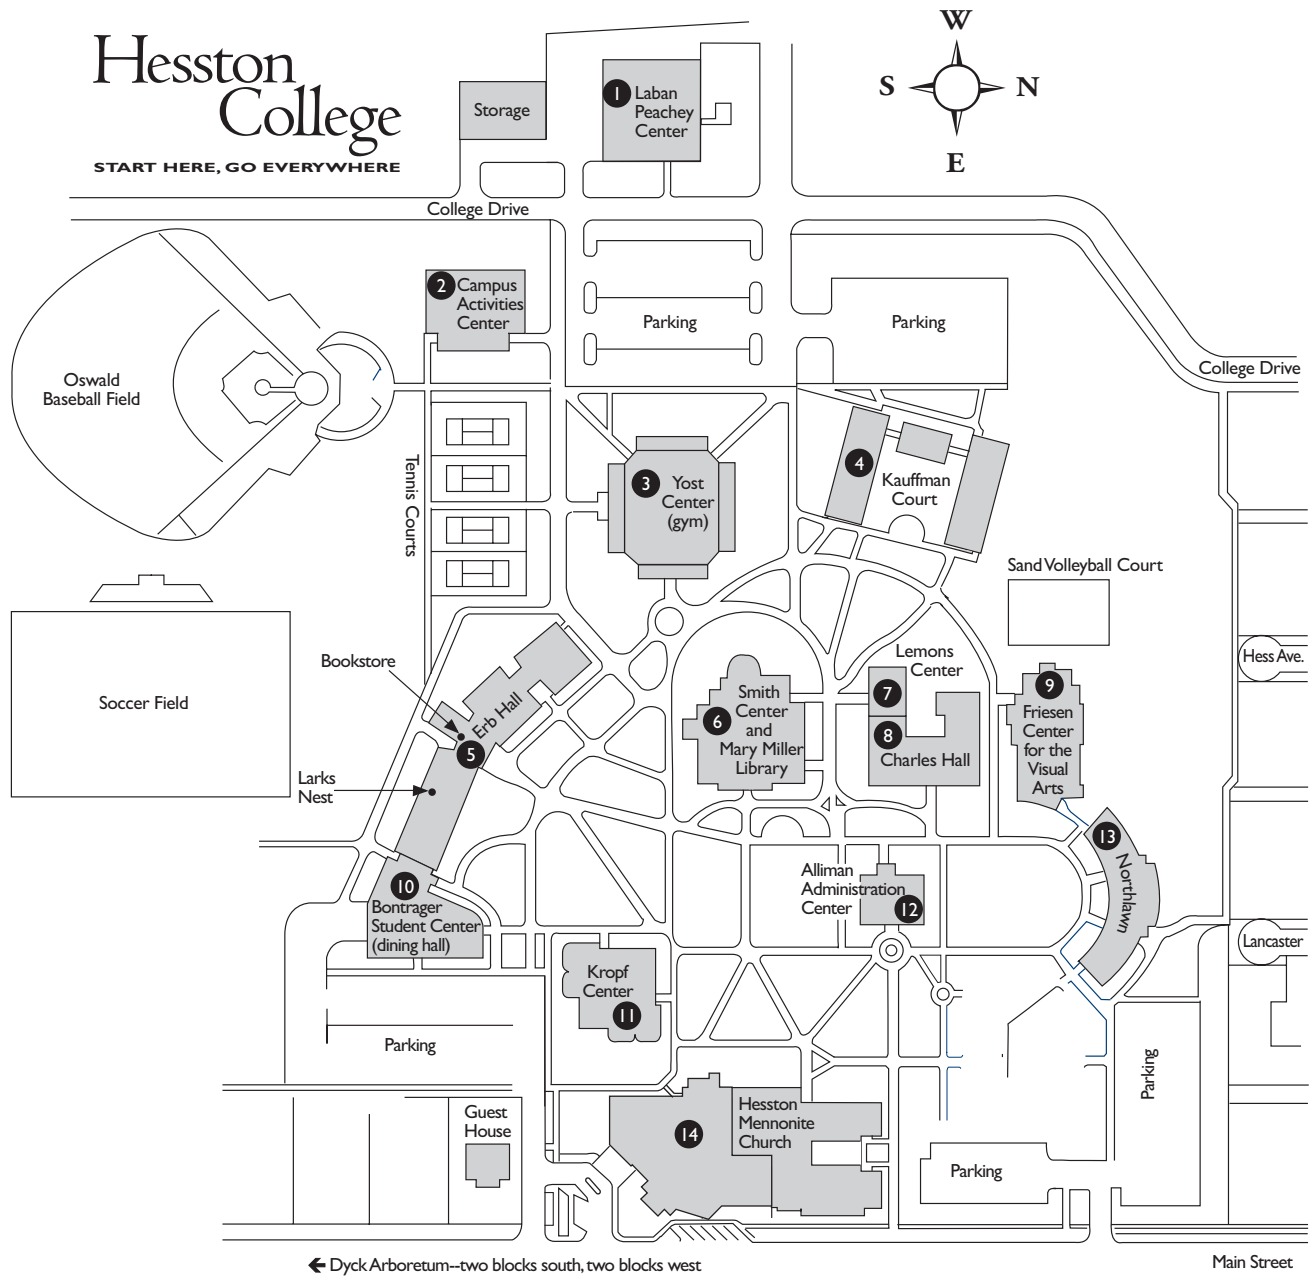

Hesston College

START HERE, GO EVERYWHERE

1. Laban Peachey Center

Campus Facilities Office
Disaster Management Classroom
Early Childhood Education Dept.
Preschool

2. Campus Activities Center

Basketball/Volleyball courts
Indoor Soccer
Weight Room

3. Yost Center

Athletic Department
Basketball/Volleyball court
Racquetball courts
Walking/running track

4. Kauffman Court

Men's Dorm

5. Erb Hall

Bookstore
Campus Pastor
Larks Nest snack shop
Student Life Office
Women's/Men's Dorm

6. Smith Center

ACCESS Lab
Campus Counselor
Computer Lab
Faculty Offices
Hesston College Gallery
Mary Miller Library
Media and Instructional
Technology Services

7. Lemons Center

Nursing Department
Commuter Student Lounge

8. Charles Hall

Biology Department/Lab
Chemistry Department/Lab
Mathematics Department
Nursing Lab
Physics Department/Lab

9. Friesen Center for the Visual Arts

Art Department/Studios

10. Bontrager Student Center